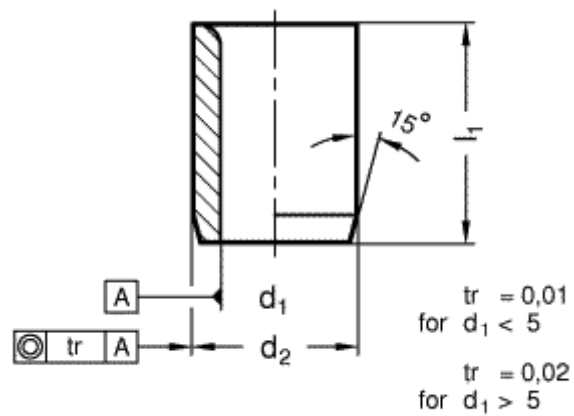

Data Sheet

Article number: 201135029

Description: E+G Guide bush DIN 179-B5,5-16-A
without collar

Measures

$d_1 = 5,5$

$d_2 = 10$

$l_1 = 16$